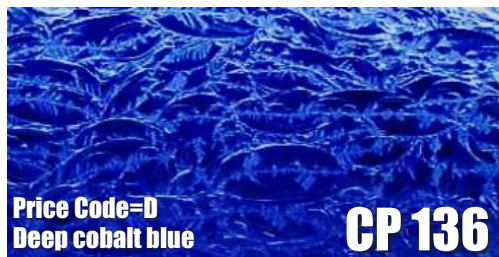

**GLUE CHIP GLASS**

**Jack Frost Texture Is A Hit!**

**GLUE CHIP GLASS** makes outstanding backgrounds, especially in cabinet doors. The texture is obscure but lets lots of light through. All colors are easy cutting.

**SINGLE CHIP** is made by a special process that peels chips of glass from the surface, giving the random, feathery texture. Available in clear, clear iridized and colors.

**DOUBLE CHIP** is Single chip run through the process twice, producing a brighter, less defined texture. Available in clear only.

**GLUE CHIP IN COLOR** uses Spectrum cathedral colors as a base.

**GLUE CHIP SHEET SIZES AVAILABLE:**

- ◆ Small 8x12" 0.67 sq ft
- ◆ Medium 16x12" 1.33 sq ft
- ◆ Large 16x24" 2.67 sq ft
- ◆ CP 01 and CP 01 DC stock sheets are 24x36", 6.00 ft
- ◆ Colored stock sheets (includes clear iridized) are 24x24", 4.00 ft; Larger colored stock sheets may be available