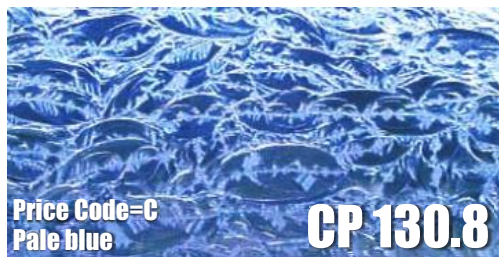

**GLUE CHIP GLASS**

**Jack Frost Texture Is A Hit!**

**GLUE CHIP GLASS** makes outstanding backgrounds, especially in cabinet doors. The texture is obscure but lets lots of light through. All colors are easy cutting.

**SINGLE CHIP** is made by a special process that peels chips of glass from the surface, giving the random, feathery texture. Available in clear, clear iridized and colors.

**DOUBLE CHIP** is Single chip run through the process twice, producing a brighter, less defined texture. Available in clear only.

**GLUE CHIP IN COLOR** uses Spectrum cathedral colors as a base.

**GLUE CHIP SHEET SIZES AVAILABLE:**

- ◆ Small 8x12" 0.67 sq ft
- ◆ Medium 16x12" 1.33 sq ft
- ◆ Large 16x24" 2.67 sq ft
- ◆ CP 01 and CP 01 DC stock sheets are 24x36", 6.00 ft
- ◆ Colored stock sheets (includes clear iridized) are 24x24", 4.00 ft; Larger colored stock sheets may be available