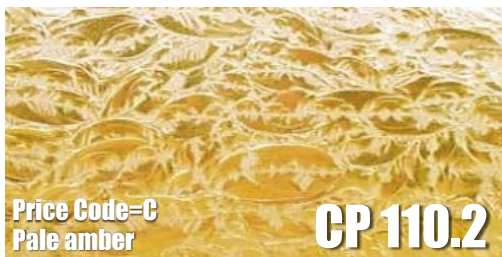

**GLUE CHIP GLASS**

**Jack Frost Texture Is A Hit!**

**GLUE CHIP GLASS** makes outstanding backgrounds, especially in cabinet doors. The texture is obscure but lets lots of light through. All colors are easy cutting.

**SINGLE CHIP** is made by a special process that peels chips of glass from the surface, giving the random, feathery texture. Available in clear, clear iridized and colors.

**DOUBLE CHIP** is Single chip run through the process twice, producing a brighter, less defined texture. Available in clear only.

**GLUE CHIP IN COLOR** uses Spectrum cathedral colors as a base.

**GLUE CHIP SHEET SIZES AVAILABLE:**

- ◆ Small 8x12" 0.67 sq ft
- ◆ Medium 16x12" 1.33 sq ft
- ◆ Large 16x24" 2.67 sq ft
- ◆ CP 01 and CP 01 DC stock sheets are 24x36", 6.00 ft
- ◆ Colored stock sheets (includes clear iridized) are 24x24", 4.00 ft; Larger colored stock sheets may be available