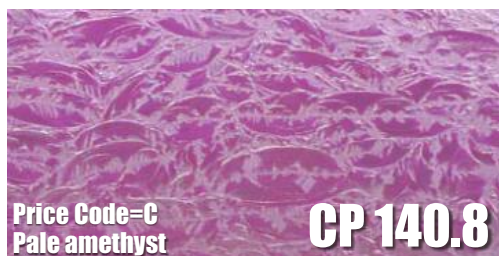

**GLUE CHIP GLASS**

**Jack Frost Texture Is A Hit!**

**GLUE CHIP GLASS** makes outstanding backgrounds, especially in cabinet doors. The texture is obscure but lets lots of light through. All colors are easy cutting.

**SINGLE CHIP** is made by a special process that peels chips of glass from the surface, giving the random, feathery texture. Available in clear, clear iridized and colors.

**DOUBLE CHIP** is Single chip run through the process twice, producing a brighter, less defined texture. Available in clear only.

**GLUE CHIP IN COLOR** uses Spectrum cathedral colors as a base.

**GLUE CHIP SHEET SIZES AVAILABLE:**

- ◆ Small 8x12" 0.67 sq ft
- ◆ Medium 16x12" 1.33 sq ft
- ◆ Large 16x24" 2.67 sq ft
- ◆ CP 01 and CP 01 DC stock sheets are 24x36", 6.00 ft
- ◆ Colored stock sheets (includes clear iridized) are 24x24", 4.00 ft; Larger colored stock sheets may be available