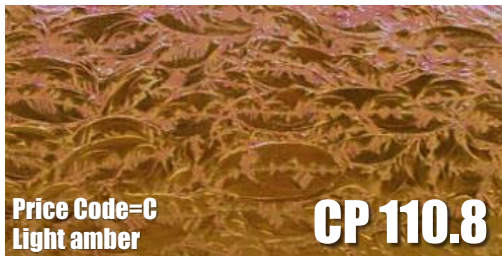

**GLUE CHIP GLASS**

**Jack Frost Texture Is A Hit!**

**GLUE CHIP GLASS** makes outstanding backgrounds, especially in cabinet doors. The texture is obscure but lets lots of light through. All colors are easy cutting.

**SINGLE CHIP** is made by a special process that peels chips of glass from the surface, giving the random, feathery texture. Available in clear, clear iridized and colors.

**DOUBLE CHIP** is Single chip run through the process twice, producing a brighter, less defined texture. Available in clear only.

**GLUE CHIP IN COLOR** uses Spectrum cathedral colors as a base.

**GLUE CHIP SHEET SIZES AVAILABLE:**

- ◆ Small 8x12" 0.67 sq ft
- ◆ Medium 16x12" 1.33 sq ft
- ◆ Large 16x24" 2.67 sq ft
- ◆ CP 01 and CP 01 DC stock sheets are 24x36", 6.00 ft
- ◆ Colored stock sheets (includes clear iridized) are 24x24", 4.00 ft; Larger colored stock sheets may be available