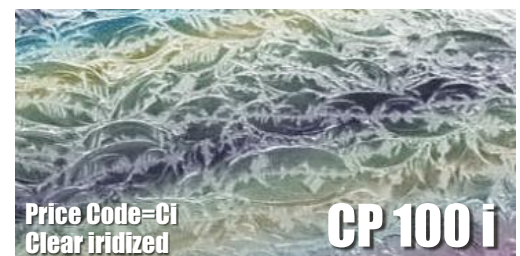

**GLUE CHIP GLASS**

**Jack Frost Texture Is A Hit!**

**GLUE CHIP GLASS** makes outstanding backgrounds, especially in cabinet doors. The texture is obscure but lets lots of light through. All colors are easy cutting.

**SINGLE CHIP** is made by a special process that peels chips of glass from the surface, giving the random, feathery texture. Available in clear, clear iridized and colors.

**DOUBLE CHIP** is Single chip run through the process twice, producing a brighter, less defined texture. Available in clear only.

**GLUE CHIP IN COLOR** uses Spectrum cathedral colors as a base.

**GLUE CHIP SHEET SIZES AVAILABLE:**

- ◆ Small 8x12" 0.67 sq ft
- ◆ Medium 16x12" 1.33 sq ft
- ◆ Large 16x24" 2.67 sq ft
- ◆ CP 01 and CP 01 DC stock sheets are 24x36", 6.00 ft
- ◆ Colored stock sheets (includes clear iridized) are 24x24", 4.00 ft; Larger colored stock sheets may be available